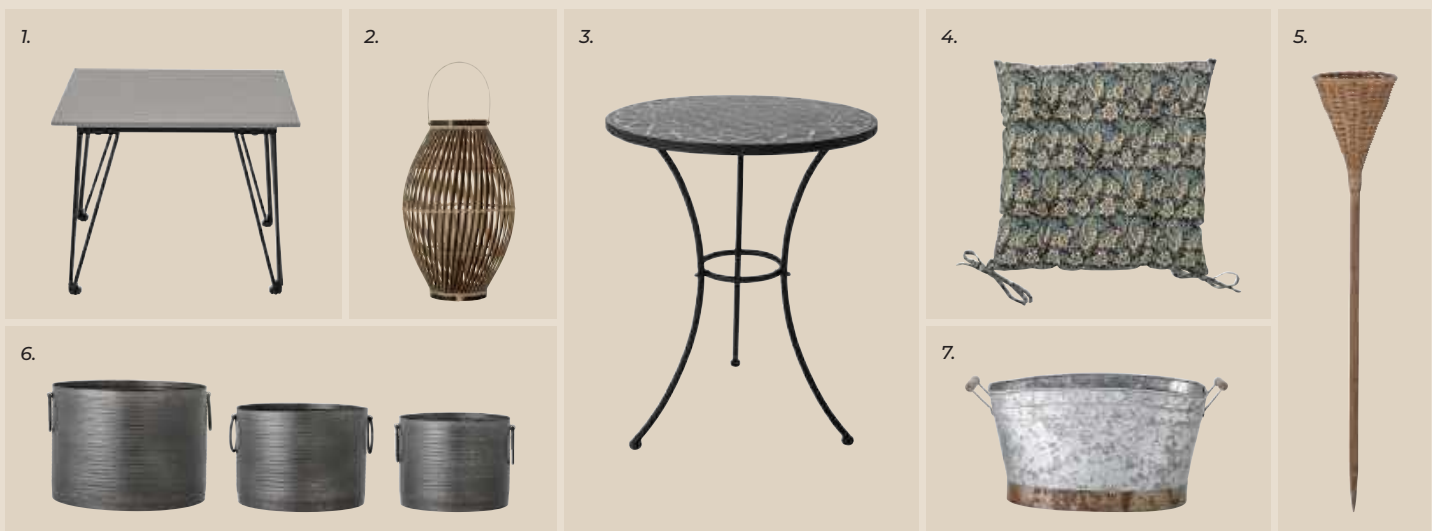

OUTDOOR MUST-HAVES

Outdoor product details page 206-211:

1. Mundo Coffee Table: 82051166 2. Jura Lantern: 82050332 3. Lala Side Table: 82051818 4. Abiha Cushion: 82051113 5. Gustav Bird Feeder: 82052394
  6. Clouds Flowerpots: 82051424 7. Cimon Bucket: 82051423